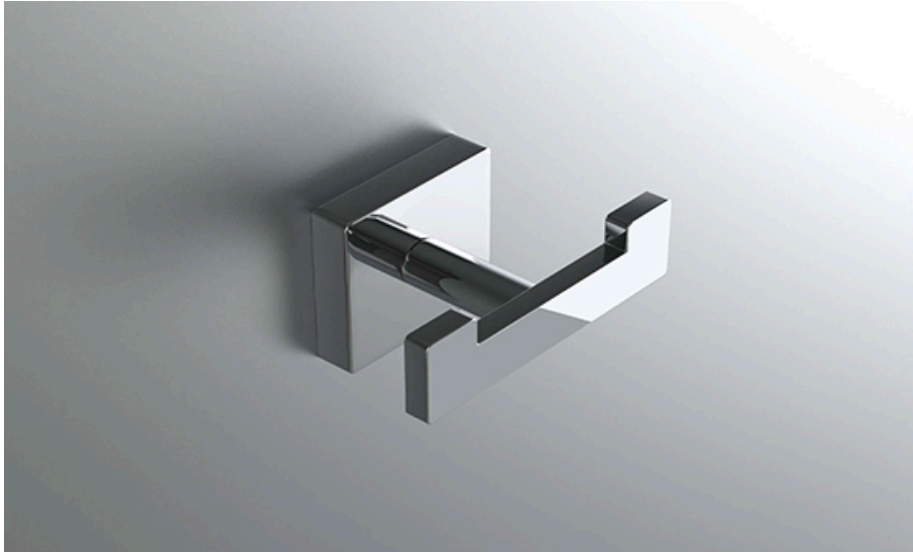

## FEATURES

- Premium 304 Grade Stainless Steel
- Solid Mount Construction
- Concealed Installation Hardware
- State of the art wall anchors included for installation on Dry wall or Tile